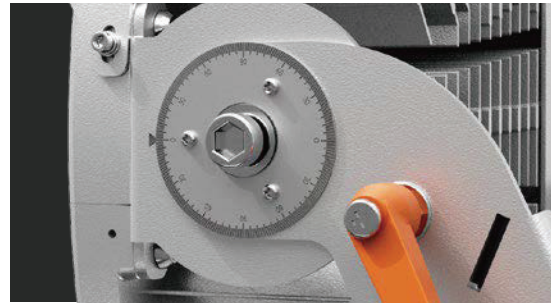

IP66 Rating

IP67 Rating

Wind Resistance
60m/s

Adjustable Angle