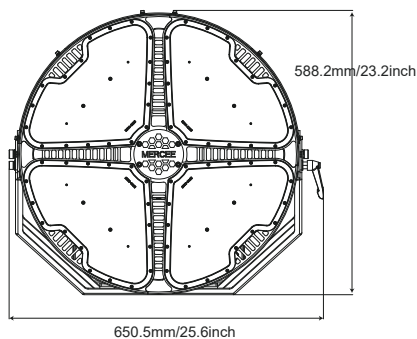

Specification

ITEM

LR580-L 1280W/1500W/1650W

LED

Lumileds/OSRAM

Power Supply

Inventronics

Input Voltage

100-277V AC /200-480V AC
50/60Hz

System Wattage

1280W / 1500W / 1650W

Beam Angle

6°/8°/12°/25°/50°

CCT

3000K/4000K/5000K
/5700K/6500K

CRI

70/80/90+

Lifespan

80,000H

Surge protection device standard

10KV /20KV

Operating Temperature

-40°C-+50°C

IP/IK Rating

IP66/IP67/IK10

Dimming

0-10V/DALI/DMX

EPA

LR580-L 1280W	5.72 sq.ft
LR580-L 1500W	6.13 sq.ft
LR580-L 1650W	6.13 sq.ft

Color

silvery (standard)
Custom

LUMEN

LR580-L 1280W	208640 LM
LR580-L 1500W	241500 LM
LR580-L 1650W	264000 LM

1280W~1650W

1280W Weight: 25 KG
Remove driver: 21 KG

1500W Weight: 29.5KG
Remove driver: 21 KG

1650W Weight: 29.5KG
Remove driver: 21 KG