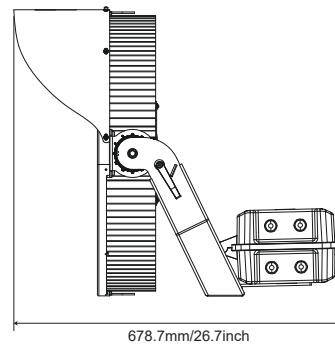

Specification

ITEM

LR580-L 1280W/1500W/1650W

LED

Lumileds/OSRAM

Power Supply

Inventronics

Input Voltage

100-277V AC /200-480V AC
50/60Hz

System Wattage

1280W / 1500W / 1650W

Beam Angle

6°/8°/12°/25°/50°

CCT

3000K/4000K/5000K
/5700K/6500K

CRI

70/80/90+

Lifespan

80,000H

Surge protection device standard

10KV /20KV

Operating Temperature

-40°C-+50°C

IP/IK Rating

IP66/IP67/IK10

Dimming

0-10V/DALI/DMX

EPA

LR580-L 1280W	5.72 sq.ft
LR580-L 1500W	6.13 sq.ft
LR580-L 1650W	6.13 sq.ft

Color

silvery (standard)
Custom

LUMEN

LR580-L 1280W	208640 LM
LR580-L 1500W	241500 LM
LR580-L 1650W	264000 LM

1280W~1650W

1280W Weight: 25 KG
Remove driver: 21 KG

1500W Weight: 29.5KG
Remove driver: 21 KG

1650W Weight: 29.5KG
Remove driver: 21 KG