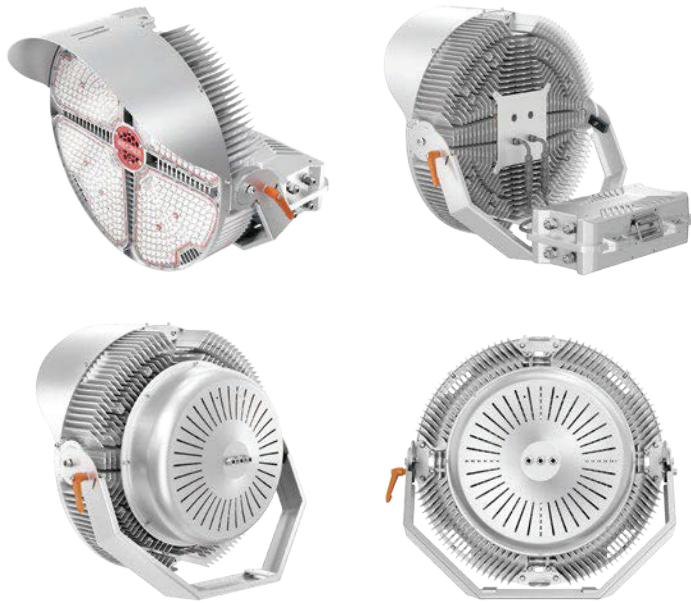

## Professional Stadium Lights

1650W only weighs 21KGS

### LR580-L Series

---

- \*OSRAM LED Chips;
- \*Super narrow beam angles to 6 degree;
- \*Air flow 4D heat dissipation technology;
- \*With a laser pointer that installs in 2 seconds;
- \*Applicable for FIFA/ UEFA stadiums;

**LumiOne**  
SMART LIGHTING SOLUTIONS

LR580-L : 1280W /1500W/1650W

IP66 Rating

IP67 Rating

Wind Resistance  
60m/s

Adjustable Angle