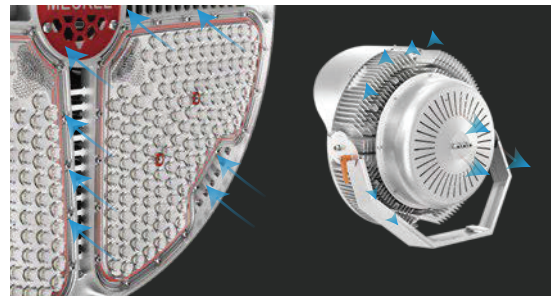

### LR580-L Series

---

- \*OSRAM LED Chips;
- \*Super narrow beam angles to 6 degree;
- \*Air flow 4D heat dissipation technology;
- \*With a laser pointer that installs in 2 seconds;
- \*Applicable for FIFA/ UEFA stadiums;

## Optics

6°

8°

12°

25°

50°