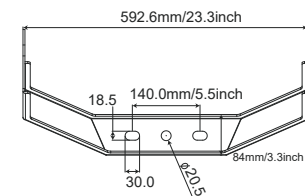

Specification

ITEM

LR580-L 1280W/1500W/1650W

LED

Lumileds/OSRAM

Power Supply

Inventronics

Input Voltage

100-277V AC /200-480V AC
50/60Hz

System Wattage

1280W / 1500W / 1650W

Beam Angle

6°/8°/12°/25°/50°

CCT

3000K/4000K/5000K
/5700K/6500K

CRI

70/80/90+

Lifespan

80,000H

Surge protection device standard

10KV /20KV

Operating Temperature

-40°C-+50°C

IP/IK Rating

IP66/IP67/IK10

Dimming

0-10V/DALI/DMX

EPA

LR580-L 1280W	5.72 sq.ft
LR580-L 1500W	6.13 sq.ft
LR580-L 1650W	6.13 sq.ft

Color

silvery (standard)
Custom

LUMEN

LR580-L 1280W	208640 LM
LR580-L 1500W	241500 LM
LR580-L 1650W	264000 LM

1280W~1650W

1280W Weight: 25 KG
Remove driver: 21 KG

1500W Weight: 29.5KG
Remove driver: 21 KG

1650W Weight: 29.5KG
Remove driver: 21 KG