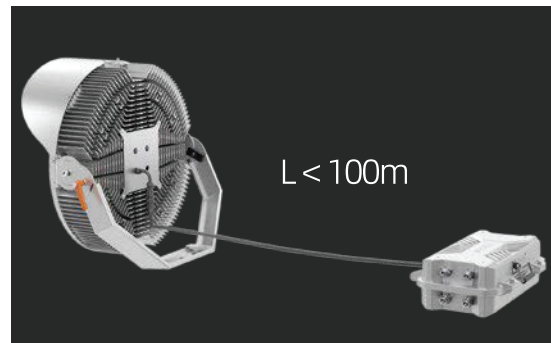

**LumiOne**  
SMART LIGHTING SOLUTIONS

LR580-L : 1280W /1500W/1650W

IP66 Rating

IP67 Rating

Wind Resistance  
60m/s

Adjustable Angle