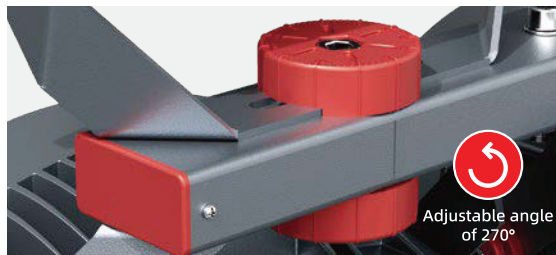

LAFL-1500W~2400W

Custom

The floodlight with a thickened mechanical bracket to resist 60m/s hurricanes

IP66 Rating

IP67 Rating

Wind Resistance  
60m/s

Adjustable Angle

Adjustable angle  
of 220°

Adjustable angle  
of 270°

Adjustable angle  
of 270°

- High Efficiency 230LM/W Chips.
- Save 50% Installation Cost.
- Improve The Uniformity 10 Times.
- 100% Safe and Reliable.
- Precise Aiming Point of Each Light Module.
- Applicable to All Kind of High Mast.  
Upgrade and Renovate The Site on The Existing Infrastructure.