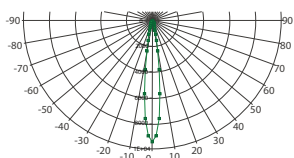

Adjustable angle  
of 270°

Adjustable angle  
of 270°

- High Efficiency 230LM/W Chips.
- Save 50% Installation Cost.
- Improve The Uniformity 10 Times.
- 100% Safe and Reliable.
- Precise Aiming Point of Each Light Module.
- Applicable to All Kind of High Mast.  
Upgrade and Renovate The Site on The Existing Infrastructure.

## Optics

10°

15°

30°

60°

40°\*85°