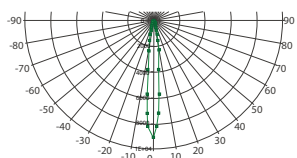

Adjustable angle  
of 270°

Adjustable angle  
of 270°

- High Efficiency 230LM/W Chips.
- Save 50% Installation Cost.
- Improve The Uniformity 10 Times.
- 100% Safe and Reliable.
- Precise Aiming Point of Each Light Module.
- Applicable to All Kind of High Mast.  
Upgrade and Renovate The Site on The Existing Infrastructure.

## Optics

10°

15°

30°

60°

40°\*85°