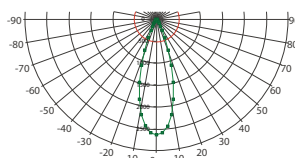

Adjustable angle  
of 270°

Adjustable angle  
of 270°

- High Efficiency 230LM/W Chips.
- Save 50% Installation Cost.
- Improve The Uniformity 10 Times.
- 100% Safe and Reliable.
- Precise Aiming Point of Each Light Module.
- Applicable to All Kind of High Mast.  
Upgrade and Renovate The Site on The Existing Infrastructure.

## Optics

10°

15°

30°

60°

40°\*85°