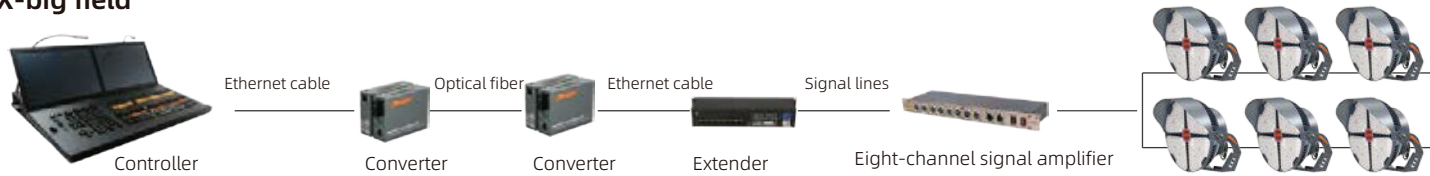

Smart Dimming Control

Our products can connect with 4G, 5G, WiFi, DALI/DMX512, and be controlled intelligently.

DMX-big field

DMX-Small field

DALI

0-10V