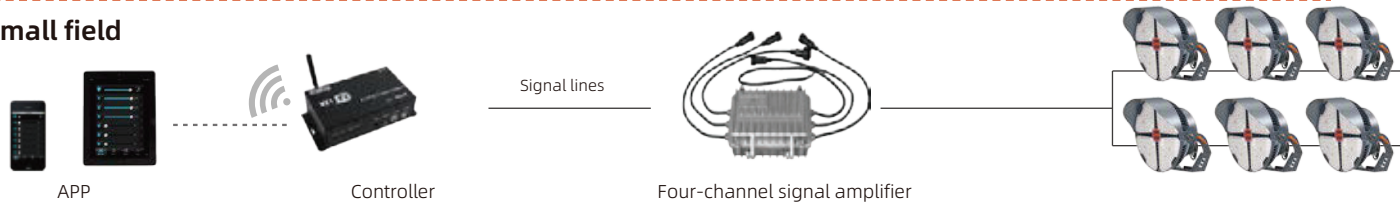

Smart Dimming Control

Our products can connect with 4G, 5G, WiFi, DALI/DMX512, and be controlled intelligently.

DMX-big field

DMX-Small field

DALI

0-10V