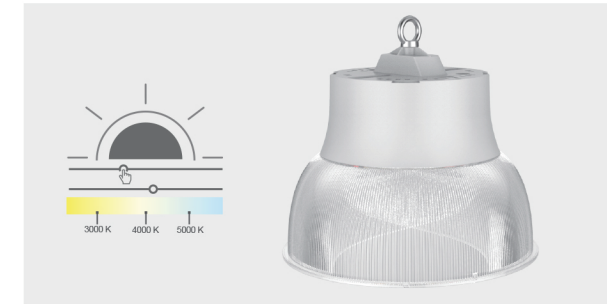

LHB18 HiWide

Lowbay & Highbay

HiWide with an ingenious design, snow white lamp body well matched with PC diffuser, is exceptional for different commercial applications, such as shopping mall, supermarket, restaurant, car retail, school etc.

It is integrated with PC diffuser with high efficacy up to 145lm/W but anti-glare, providing a comfortable visual experience. From 30W up to 180W, It is a complete solution for commercial high bay and low bay applications.

Features:

- Visual comfort.
- Performance low bay & highbay.
- CCT/power select optional.

- CRI80 as default, CRI90 optional.

Code	Watt	Efficacy(Ra70)	Lumen (±5%)	N.W/pc(kgs)	Size(DxHmm)
LHB18-030	30W	145lm/W	4,350lm	2.5	Ø278×276
LHB18-050	50W	145lm/W	7,250lm	2.5	Ø278×276
LHB18-075	75W	145lm/W	10,875lm	2.5	Ø278×276
LHB18-100	100W	145lm/W	14,500lm	5.3	Ø421×378
LHB18-120	120W	145lm/W	17,400lm	5.3	Ø421×378
LHB18-150	150W	145lm/W	21,750lm	5.6	Ø421×378
LHB18-180	180W	145lm/W	26,100lm	5.7	Ø421×378